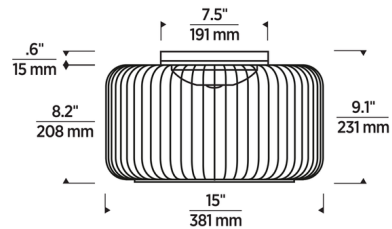

Shown in nightshade black

Specifications

COLOR	N/A
BODY FINISH	Nightshade Black
WATTAGE	11.4W
DIMMER	Low Voltage Electronic
DIMENSIONS	15"W x 9.1"H
INTEGRATED LED MODULE	1 x LED/11.4W/120V LED
COUNTRY OF ORIGIN	China