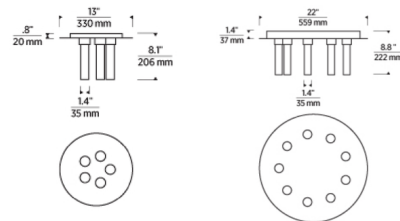

By Visual Comfort Modern

Description

The Kola Flush Mount features a circular canopy with multiple light modules. Each light module has a laser etched acrylic shade designed within blown glass cylinders. Available in two finishes and two sizes.

Shown in nightshade black / transparent

Specifications

COLOR Transparent
BODY FINISH Nightshade Black
WATTAGE 38.3W
DIMMER Low Voltage Electronic
DIMENSIONS 22"W x 8.8"H
INTEGRATED LED MODULE 9 x LED/4.25W/120V LED