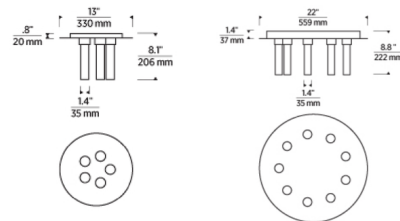

### Description

The Kola Flush Mount features a circular canopy with multiple light modules. Each light module has a laser etched acrylic shade designed within blown glass cylinders. Available in two finishes and two sizes.

### Specifications

COLOR	Transparent
BODY FINISH	Natural Brass
WATTAGE	38.3W
DIMMER	Low Voltage Electronic
DIMENSIONS	22"W x 8.8"H
INTEGRATED LED MODULE	9 x LED/4.25W/120V LED