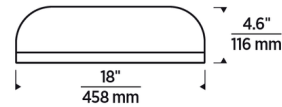

### Specifications

COLOR	N/A
BODY FINISH	Nightshade Black
WATTAGE	21.1W
DIMMER	Low Voltage Electronic
DIMENSIONS	18"W x 4.6"H
INTEGRATED LED MODULE	1 x LED/21.1W/120-277V LED
COUNTRY OF ORIGIN	China

### Technical Information

LAMP LIFE	50000 hours
COLOR RENDERING	90 CRI
LAMP COLOR	3000K
LUMENS/WATT	42.61
LUMINOUS FLUX	899 lumens

Shown in nightshade black

CLICK TO VIEW PRODUCT

Notes: