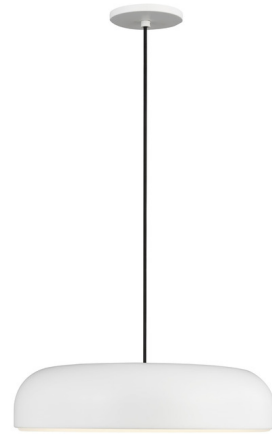

## Kosa Pendant By Visual Comfort Modern

### Description

The Kosa Pendant features a dome shape metal shade with an acrylic diffuser. Available in two finishes. 120-277V, dimmable with ELV, TRIAC or 0-10V.

### Specifications

COLOR . . . . . Frosted  
BODY FINISH . . . . . Matte White  
WATTAGE . . . . . 21.2W  
DIMMER . . . . . Low Voltage Electronic  
DIMENSIONS . . . . . 18"W x 4.4"H  
INTEGRATED LED MODULE . . . . . 1 x LED/21.2W/120-277V LED

Shown in matte white / frosted

CLICK TO VIEW PRODUCT

Notes: