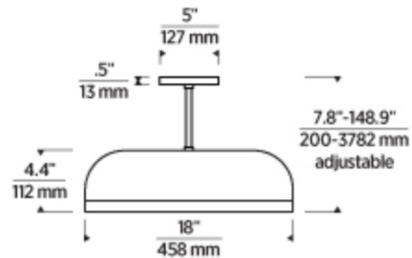

CLICK TO VIEW PRODUCT

Notes: