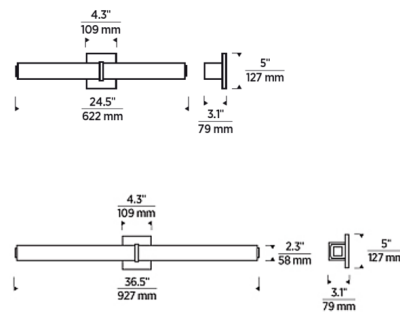

Lightology

lightology.com
866-954-4489
05-25-26

Project: _____

Company: _____

Location: _____ Fixture Type: _____

SPEC #: **TLG1041469**

Approved On: _____ Approved By: _____

Milan Bathroom Vanity Light

By Visual Comfort Modern

Description

The Milan Bathroom Vanity Light shows off crisp lines in its elegant rectilinear form accented by a discreet metal band, elevating any contemporary bathroom or powder room. 24.5 inch light (120V): TRIAC or ELV dimmable. 36.5 inch light (120-277V): TRIAC, ELV, or 0-10V dimmable. The Natural Brass is a living finish that will patina and warm over time, enhancing its richness. If the patina becomes uneven or spotty, a brass cleaner can restore the finish.

Specifications

COLOR . . . . . White Glass
BODY FINISH . . . . . Nightshade Black
WATTAGE 20W
DIMMER . . . . . Low Voltage Electronic
DIMENSIONS . . . . . 24.5"W x 5"H x 3.1"D
INTEGRATED LED MODULE . . . . . 1 x LED/20W/120V LED
COUNTRY OF ORIGIN . . . . . China

Technical Information

LAMP LIFE . . . . . 50000 hours
COLOR RENDERING . . . . . 90 CRI
LAMP COLOR 3000K
LUMENS/WATT 81.45
LUMINOUS FLUX . . . . . 1629 lumens

Shown in nightshade black / white glass

CLICK TO VIEW PRODUCT

Notes: