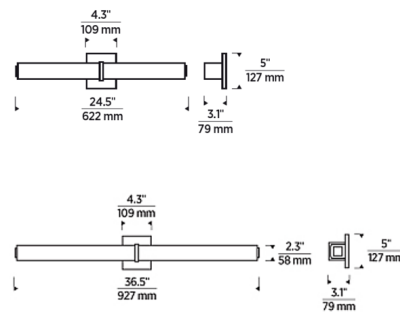

Lightology

lightology.com
866-954-4489
05-24-26

Project: _____
Company: _____
Location: _____ Fixture Type: _____
SPEC #: **TLG1041471**
Approved On: _____ Approved By: _____

Milan Bathroom Vanity Light

By Visual Comfort Modern

Description

The Milan Bathroom Vanity Light shows off crisp lines in its elegant rectilinear form accented by a discreet metal band, elevating any contemporary bathroom or powder room. 24.5 inch light (120V): TRIAC or ELV dimmable. 36.5 inch light (120-277V): TRIAC, ELV, or 0-10V dimmable. The Natural Brass is a living finish that will patina and warm over time, enhancing its richness. If the patina becomes uneven or spotty, a brass cleaner can restore the finish.

Specifications

COLOR . . . . . White Glass
BODY FINISH . . . . . Natural Brass
WATTAGE 20W
DIMMER . . . . . Low Voltage Electronic
DIMENSIONS . . . . . 24.5"W x 5"H x 3.1"D
INTEGRATED LED MODULE . . . . . 1 x LED/20W/120V LED
COUNTRY OF ORIGIN . . . . . China

Technical Information

LAMP LIFE . . . . . 50000 hours
COLOR RENDERING . . . . . 90 CRI
LAMP COLOR 3000K
LUMENS/WATT 81.45
LUMINOUS FLUX . . . . . 1629 lumens

Shown in natural brass / white glass

CLICK TO VIEW PRODUCT

Notes: