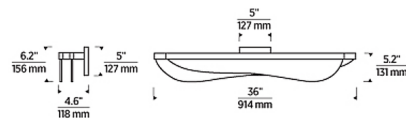

CLICK TO VIEW PRODUCT

Notes: