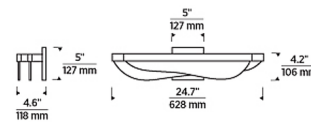

CLICK TO VIEW PRODUCT

Notes: