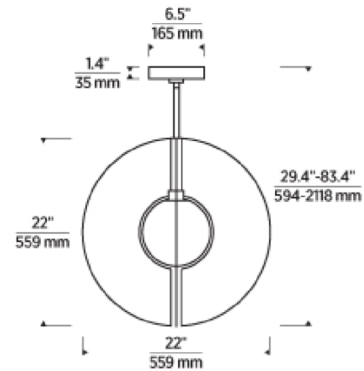

CLICK TO VIEW PRODUCT

Notes: