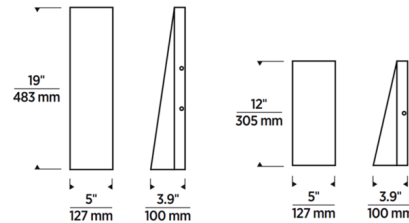

### Specifications

COLOR	N/A
BODY FINISH	Bronze
WATTAGE	26.2W
DIMMER	Low Voltage Electronic
DIMENSIONS	5"W x 19"H x 3.9"D
INTEGRATED LED MODULE	1 x LED/26.2W/120V LED