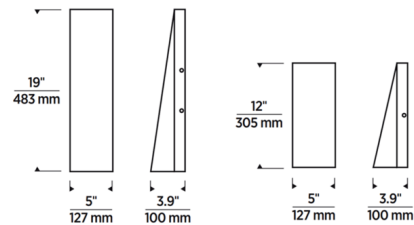

By Visual Comfort Modern

Description

The Pitch Outdoor Wall Sconce features Stainless Steel hardware and aluminum construction with three powder coat finish options. Available in two sizes.

Shown in bronze

Specifications

COLOR	N/A
BODY FINISH	Bronze
WATTAGE	26.2W
DIMMER	Low Voltage Electronic
DIMENSIONS	5"W x 19"H x 3.9"D
INTEGRATED LED MODULE	1 x LED/26.2W/120V LED

Technical Information

LAMP LIFE	60000 hours
COLOR RENDERING	90 CRI
LAMP COLOR	3000K
LUMENS/WATT	31.41
LUMINOUS FLUX	823 lumens