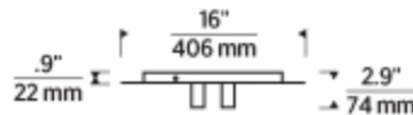

Shown in natural brass

Specifications

COLOR	N/A
BODY FINISH	Natural Brass
WATTAGE	9W
DIMMER	Low Voltage Electronic
DIMENSIONS	16"W x 2.9"H
INTEGRATED LED MODULE	1 x LED/9W/120-277V LED

Technical Information

LAMP LIFE	50000 hours
COLOR RENDERING	90 CRI
LAMP COLOR	3000K
LUMENS/WATT	50.00
LUMINOUS FLUX	450 lumens

CLICK TO VIEW PRODUCT

Notes: