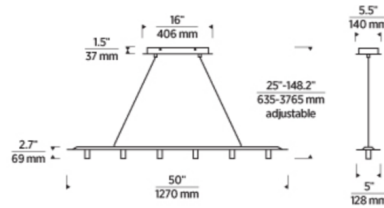

CLICK TO VIEW PRODUCT

Notes: