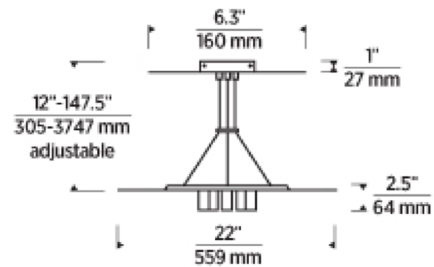

CLICK TO VIEW PRODUCT

Notes: