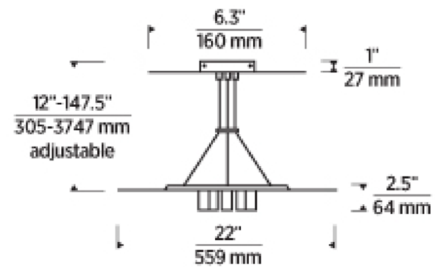

CLICK TO VIEW PRODUCT

Notes: