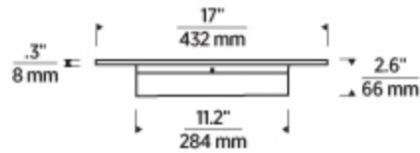

Specifications

COLOR Frosted
BODY FINISH Natural Brass
WATTAGE 15W
DIMMER Low Voltage Electronic
DIMENSIONS 17"W x 2.6"H
INTEGRATED LED MODULE 1 x LED/15W/120-277V LED

Technical Information

LAMP LIFE 50000 hours
COLOR RENDERING 90 CRI
LAMP COLOR 2700K
LUMENS/WATT 65.00
LUMINOUS FLUX 975 lumens