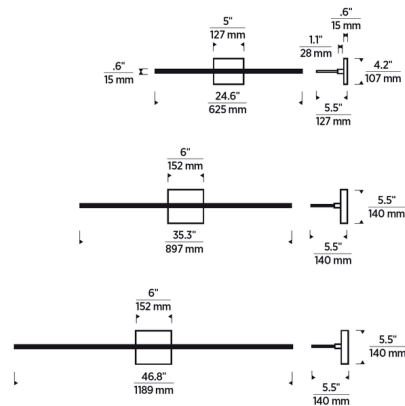

### Description

The Span Bathroom Vanity Light embodies modern minimalism, its slim form composed of a metal bar fitted with an acrylic light guide strip. Perfect for illuminating contemporary bathrooms and vanity areas, this light enhances your space with its chic style and a warm ambient glow. 120V: TRIAC and ELV dimmable. 277V: 0-10V dimmable. Note: Some combinations of finish, color temperature, and other options are not available.

### Specifications

COLOR	N/A
BODY FINISH	Nightshade Black
WATTAGE	45.2W
DIMMER	Low Voltage Electronic
DIMENSIONS	46.8"W x 5.5"H x 5.5"D
INTEGRATED LED MODULE	1 x LED/45.2W/120V LED
COUNTRY OF ORIGIN	China

### Technical Information

LAMP LIFE	50000 hours
COLOR RENDERING	90 CRI
LAMP COLOR	3000K
LUMENS/WATT	34.98
LUMINOUS FLUX	1581 lumens

Shown in nightshade black

CLICK TO VIEW PRODUCT

Notes: