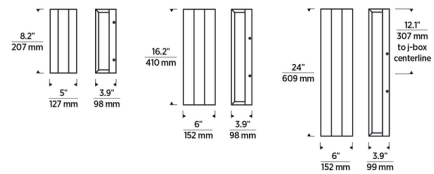

CLICK TO VIEW PRODUCT

Notes: