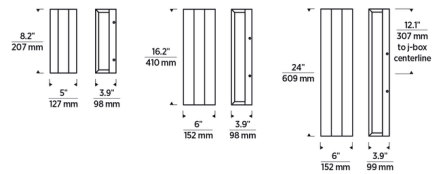

By Visual Comfort Modern

Description

Defined by crisp lines and a slim profile, the Windfall Outdoor Wall Sconce perfectly complements contemporary architecture styles. LED light reflects off of the backplate, providing a gentle glow of indirect illumination suitable for way-finding in outdoor corridors and walkways. Die cast aluminum construction, a powder coat finish, and stainless steel hardware ensure durability against harsh outdoor elements. 8.2 inch and 16.2 inch high 120-277V fixtures: TRIAC, ELV, and 0-10V dimmable. 24 inch 120V and 277V fixtures: ELV dimmable. Note: The fixture may be mounted vertically or horizontally. It is only suitable for wet locations when installed vertically.

Shown in black

Specifications

COLOR	N/A
BODY FINISH	Black
WATTAGE	14.7W
DIMMER	Low Voltage Electronic
DIMENSIONS	5"W x 8.2"H x 3.9"D
INTEGRATED LED MODULE	1 x LED/14.7W/120-277V LED
COUNTRY OF ORIGIN	China