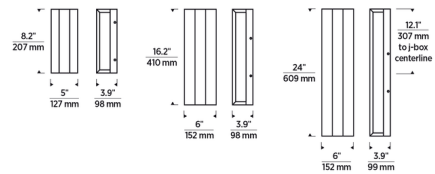

CLICK TO VIEW PRODUCT

Notes: