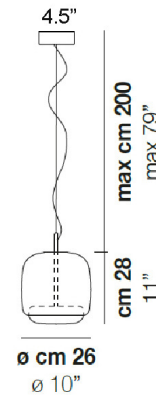

CLICK TO VIEW PRODUCT

Notes: