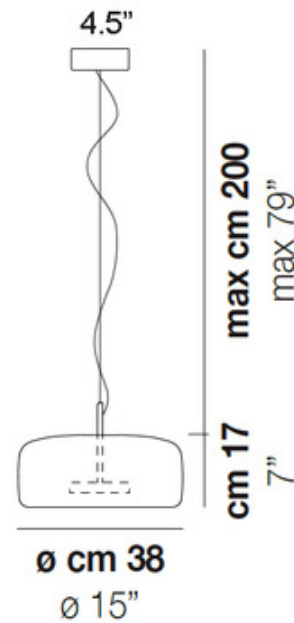

DESIGNER Favaretto & Partners
BRAND Vistosi

DESCRIPTION

The Jube SP 1G Pendant brings retro charm and a clean, elegant vibe to your interior space. The tone-on-tone colors and sinuous lines showcase its vintage mood. The disk diffuser and stem are complemented by a transparent glass dome shade. Available in 2700K or 3000K color temperature options with Standard 120V dimming or 0-10V dimming options.

Shown in: Matte Gold / Burnt Earth

SHADE COLOR	Burnt Earth
BODY FINISH	Matte Gold
WATTAGE	13W
DIMMER	Standard 120V
DIMENSIONS	15"W x 7"H
INTEGRATED LED MODULE	
LAMP	1 x LED/13W/120V LED
<i>Technical Information</i>	
LUMINOUS FLUX	2000 lumens
LUMENS/WATT	153.85
LAMP COLOR	2700K
PRODUCT DIMENSIONS	Adjustable Cable Length: 79"
SPEC #	VIS1041697