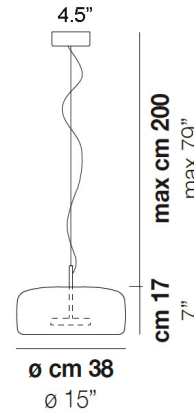

Shown in matte gold / burnt earth

Specifications

COLOR	Burnt Earth
BODY FINISH	Matte Gold
WATTAGE	13W
DIMMER	Standard 120V
DIMENSIONS	15"W x 7"H
INTEGRATED LED MODULE	1 x LED/13W/120V LED

Technical Information

LAMP COLOR	2700K
LUMENS/WATT	153.85
LUMINOUS FLUX	2000 lumens

CLICK TO VIEW PRODUCT

Notes: