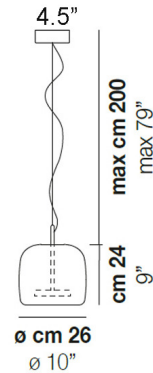

Shown in matte gold / burnt earth

Specifications

COLOR	Burnt Earth
BODY FINISH	Matte Gold
WATTAGE	13W
DIMMER	Standard 120V
DIMENSIONS	10"W x 9"H
INTEGRATED LED MODULE	1 x LED/13W/120V LED

Technical Information

PRODUCT DIMENSIONS	Adjustable Cable Length: 79"
LAMP COLOR	2700K
LUMENS/WATT	153.85
LUMINOUS FLUX	2000 lumens

CLICK TO VIEW PRODUCT

Notes: