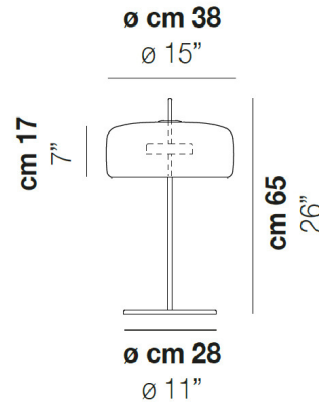

Shown in matte steel / amethyst

Specifications

COLOR Amethyst
BODY FINISH Matte Steel
WATTAGE 13W
DIMMER Included
DIMENSIONS 15"W x 26"H
INTEGRATED LED MODULE 1 x LED/13W/120V LED

Technical Information

LAMP COLOR 3000K
LUMENS/WATT 153.85
LUMINOUS FLUX 2000 lumens