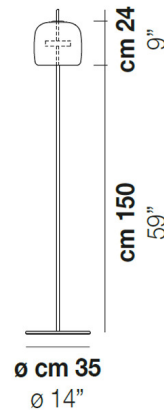

CLICK TO VIEW PRODUCT

Notes: