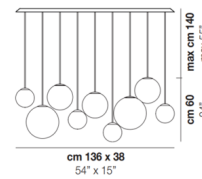

By Vistosi

Description

The Puppet Linear Multi Light Pendant is a chic elegant piece that blends into a variety of room styles. The hand blown glass globes, in varying sizes and lengths, add a glamorous look in your room. Available in 6 light and 9 light options.

Shown in chrome / amber

Specifications

COLOR Amber
BODY FINISH Chrome
WATTAGE 24W
DIMMER Standard 120V
DIMENSIONS 36\"L x 14\"W x 24\"H
BULB NOT INCLUDED 6 x JCD/G9/4W/120V LED

CLICK TO VIEW PRODUCT

Notes: