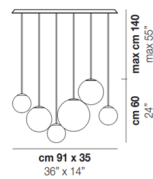

By Vistosi

Description

The Puppet Linear Multi Light Pendant is a chic elegant piece that blends into a variety of room styles. The hand blown glass globes, in varying sizes and lengths, add a glamorous look in your room. Available in 6 light and 9 light options.

Shown in chrome / amber

Specifications

COLOR Amber
BODY FINISH Chrome
WATTAGE 24W
DIMMER Standard 120V
DIMENSIONS 36\"L x 14\"W x 24\"H
BULB NOT INCLUDED 6 x JCD/G9/4W/120V LED

CLICK TO VIEW PRODUCT

Notes: