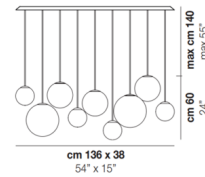

### Specifications

|                   |                        |
|-------------------|------------------------|
| COLOR             | Amber                  |
| BODY FINISH       | Chrome                 |
| WATTAGE           | 24W                    |
| DIMMER            | Standard 120V          |
| DIMENSIONS        | 36\"L x 14\"W x 24\"H  |
| BULB NOT INCLUDED | 6 x JCD/G9/4W/120V LED |