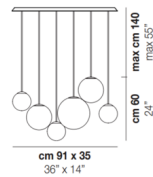

### Description

The Puppet Linear Multi Light Pendant is a chic elegant piece that blends into a variety of room styles. The hand blown glass globes, in varying sizes and lengths, add a glamorous look in your room. Available in 6 light and 9 light options.

### Specifications

|                   |                        |
|-------------------|------------------------|
| COLOR             | Amber                  |
| BODY FINISH       | Chrome                 |
| WATTAGE           | 24W                    |
| DIMMER            | Standard 120V          |
| DIMENSIONS        | 36\"L x 14\"W x 24\"H  |
| BULB NOT INCLUDED | 6 x JCD/G9/4W/120V LED |