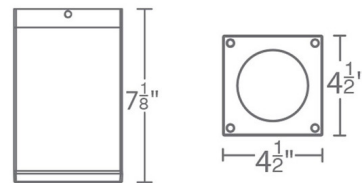

Shown in white / clear

Specifications

COLOR	Clear
BODY FINISH	White
WATTAGE	31W
DIMMER	N/A
DIMENSIONS	4.5"W x 7.13"H
INTEGRATED LED MODULE	1 x LED/31W/120-277V LED

Technical Information

BEAM ANGLE	30°
LAMP COLOR	RGB+White
LUMENS/WATT	23.71
LUMINOUS FLUX	735 lumens