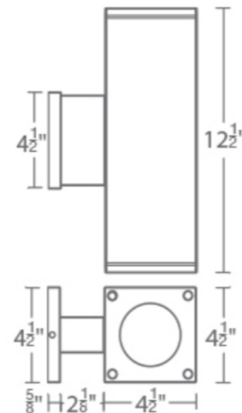

Shown in white / clear

CLICK TO VIEW PRODUCT

Notes: