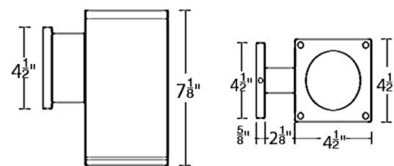

CLICK TO VIEW PRODUCT

Notes: