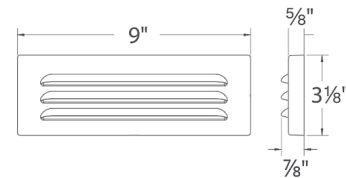

Description

The 12 Volt Outdoor Surface Mount Step Light features a slim, low profile with no junction box. Available in two sizes. Invisible hardware. 6 foot lead wire included. Required 12V transformer sold separately. Available in Bronze on Brass, Bronze on Aluminum, White on Aluminum, and Black on Aluminum finishes.

Shown in black

Specifications

COLOR N/A
BODY FINISH Black
WATTAGE 4W
DIMMER Low Voltage Magnetic
DIMENSIONS 5"W x 3.13"H x 0.88"D
INTEGRATED LED MODULE 1 x LED/4W/12V LED

Technical Information

LAMP LIFE 70000 hours
COLOR RENDERING 85 CRI
LAMP COLOR 2700K
LUMENS/WATT 13.75
LUMINOUS FLUX 55 lumens