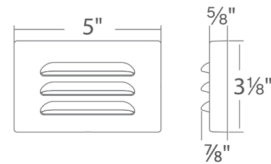

Description

The 12 Volt Outdoor Surface Mount Step Light features a slim, low profile with no junction box. Available in two sizes. Invisible hardware. 6 foot lead wire included. Required 12V transformer sold separately. Available in Bronze on Brass, Bronze on Aluminum, White on Aluminum, and Black on Aluminum finishes.

Shown in black

Specifications

COLOR N/A
BODY FINISH Black
WATTAGE 4W
DIMMER Low Voltage Magnetic
DIMENSIONS 5"W x 3.13"H x 0.88"D
INTEGRATED LED MODULE 1 x LED/4W/12V LED

Technical Information

LAMP LIFE 70000 hours
COLOR RENDERING 85 CRI
LAMP COLOR 2700K
LUMENS/WATT 13.75
LUMINOUS FLUX 55 lumens