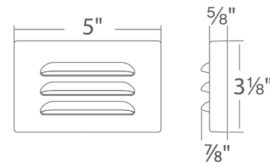

Description

The 12 Volt Outdoor Surface Mount Step Light features a slim, low profile with no junction box. Available in two sizes. Invisible hardware. 6 foot lead wire included. Required 12V transformer sold separately. Available in Bronze on Brass, Bronze on Aluminum, White on Aluminum, and Black on Aluminum finishes.

Shown in white

Specifications

COLOR	N/A
BODY FINISH	White
WATTAGE	4W
DIMMER	Low Voltage Magnetic
DIMENSIONS	5"W x 3.13"H x 0.88"D
INTEGRATED LED MODULE	1 x LED/4W/12V LED

Technical Information

LAMP LIFE	70000 hours
COLOR RENDERING	85 CRI
LAMP COLOR	2700K
LUMENS/WATT	13.75
LUMINOUS FLUX	55 lumens