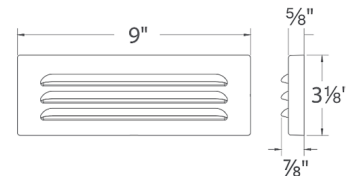

Description

The 12 Volt Outdoor Surface Mount Step Light features a slim, low profile with no junction box. Available in two sizes. Invisible hardware. 6 foot lead wire included. Required 12V transformer sold separately. Available in Bronze on Brass, Bronze on Aluminum, White on Aluminum, and Black on Aluminum finishes.

Shown in white

Specifications

COLOR	N/A
BODY FINISH	White
WATTAGE	4W
DIMMER	Low Voltage Magnetic
DIMENSIONS	5"W x 3.13"H x 0.88"D
INTEGRATED LED MODULE	1 x LED/4W/12V LED

Technical Information

LAMP LIFE	70000 hours
COLOR RENDERING	85 CRI
LAMP COLOR	2700K
LUMENS/WATT	13.75
LUMINOUS FLUX	55 lumens