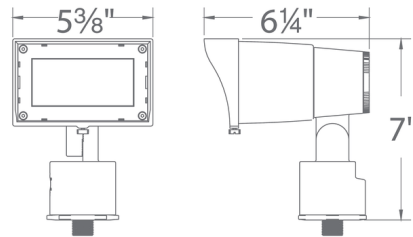

Description

The 12 Volt Outdoor Adjustable Beam Wall Wash Luminaire features continuously adjustable NEMA beam distribution 3x4 (35 x 60), 4x5 (60 x 90), 5x6 (90 x 120). Rotatable fixture head for vertical distribution. Integrated brightness control (200 to 1500 lumens). Can be mounted on ceiling or wall in all orientations. Required 12 volt transformer sold separately. Available in Bronze on Brass, Bronze on Aluminum, or Black on Aluminum finishes.

Shown in black

Specifications

COLOR	N/A
BODY FINISH	Black
WATTAGE	25W
DIMMER	Low Voltage Magnetic
DIMENSIONS	5.38"W x 7"H x 6.25"D
INTEGRATED LED MODULE	1 x LED/25W/12V LED

Technical Information

LAMP LIFE	70000 hours
BEAM ANGLE	35°
COLOR RENDERING	85 CRI
LAMP COLOR	2700K
LUMENS/WATT	60.00
LUMINOUS FLUX	1500 lumens