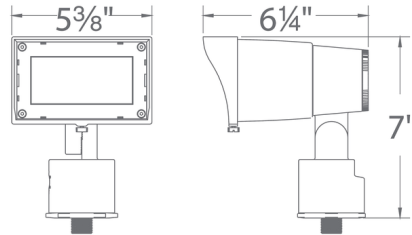

CLICK TO VIEW PRODUCT

Notes: