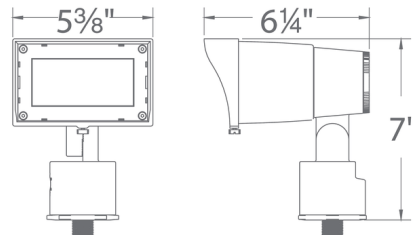

CLICK TO VIEW PRODUCT

Notes: