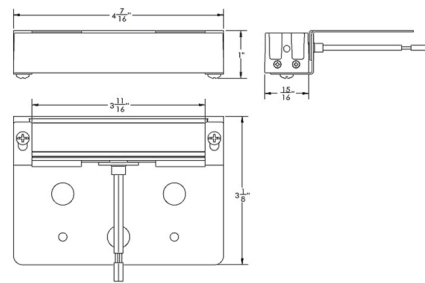

Description

The 12V Hardscape Mini Wall Light can be mounted on the wall in all orientations. Features integral brightness control and a quick release connection to easily detach from capstone bracket after installation. Includes: stainless steel under capstone brackets, clips and hardware. Required 12 Volt transformer sold separately.

Shown in bronze / white

Specifications

COLOR White
BODY FINISH Bronze
WATTAGE 1.5W
DIMMER Low Voltage Magnetic
DIMENSIONS 4.44"W x 3"H
INTEGRATED LED MODULE 1 x LED/1.5W/12V LED

Technical Information

LAMP LIFE 50000 hours
COLOR RENDERING 85 CRI
LAMP COLOR 2700K
LUMENS/WATT 33.33
LUMINOUS FLUX 50 lumens