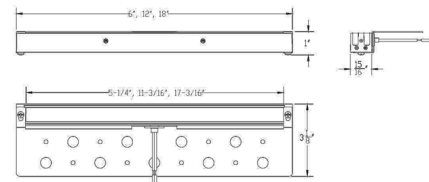

Description

The 12V Hardscape Linear Wall Light can be mounted on the wall in all orientations. Features integral brightness control with dual CCT select (2700K or 3000K) color temperature option and a quick release connection to easily detach from capstone bracket after installation. Includes: stainless steel under capstone brackets, clips and hardware. Required 12 Volt transformer sold separately. Available in Bronze on Brass, Bronze on Aluminum, Sand on Aluminum or Graphite on Aluminum finishes. Note: 18 inch length not available on Bronze on Brass finish.

Shown in graphite

Specifications

COLOR	N/A
BODY FINISH	Graphite
WATTAGE	4.5W
DIMMER	Low Voltage Magnetic
DIMENSIONS	6"L x 1"W
INTEGRATED LED MODULE	1 x LED/4.5W/12V LED

Technical Information

LAMP LIFE	50000 hours
COLOR RENDERING	85 CRI
LAMP COLOR	CCT Select
LUMENS/WATT	24.44
LUMINOUS FLUX	110 lumens