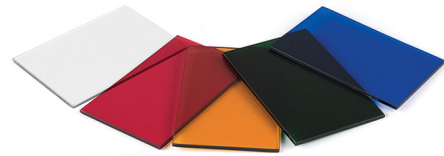

## Adjustable Beam Wall Wash Lens Accessory By WAC Lighting

### Description

The Lens Accessory for the Adjustable Beam Wall Wash Luminaire is available in a variety of tempered glass colors, a frosted lens, and a clear elongating beam and diffuser lens.

Shown in amber

### Specifications

COLOR	N/A
BODY FINISH	Green
WATTAGE	N/A
DIMMER	N/A
DIMENSIONS	5"W x 3"H
BULB	N/A