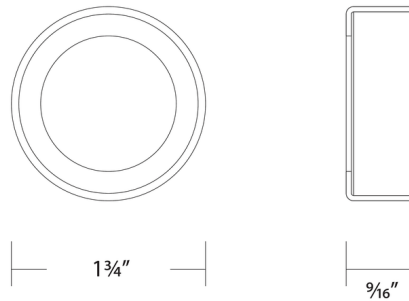

Description

The Ocularc Multiples Recessed 2 Inch Accessory Lens Holder accomodates accessory optical film and one lens or honeycomb louver. Designed for use with WAC Lighting Multiples collection recessed products.

Specifications

COLOR	N/A
BODY FINISH	Black
WATTAGE	N/A
DIMMER	N/A
DIMENSIONS	1.75"W x 0.56"H
BULB	N/A

Shown in black

CLICK TO VIEW PRODUCT

Notes: