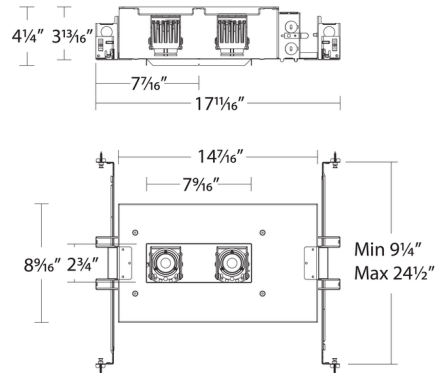

Shown in black