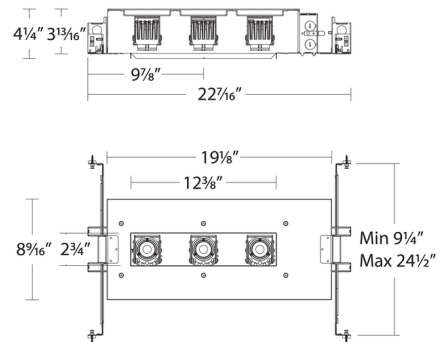

CLICK TO VIEW PRODUCT

Notes: