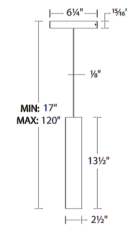

CLICK TO VIEW PRODUCT

Notes: