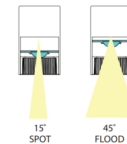

CLICK TO VIEW PRODUCT

Notes: