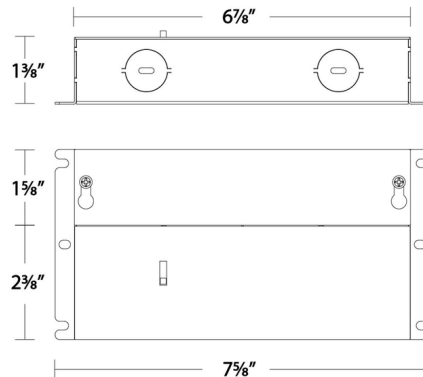

Description

The 24V Remote Color Select Power Supply is available in a 60 watt and 96 watt option. Input: 120-277VAC, 50/60Hz. Overload and short circuit protection. Select and choose desired color temperature. Can be mounted on ceiling or wall in all orientations. Includes 6 foot lead wire. Designed for use with WAC Lighting Pixels light sheet sections. Dimmable to 1% with electronic low voltage (ELV) or 0-10V dimmer, sold separately.

Shown in black

Specifications

COLOR	N/A
BODY FINISH	Black
WATTAGE	60W
DIMMER	Low Voltage Electronic
DIMENSIONS	7.63"W x 1.38"H x 3.88"D
BULB NOT INCLUDED	N/A

CLICK TO VIEW PRODUCT

Notes: