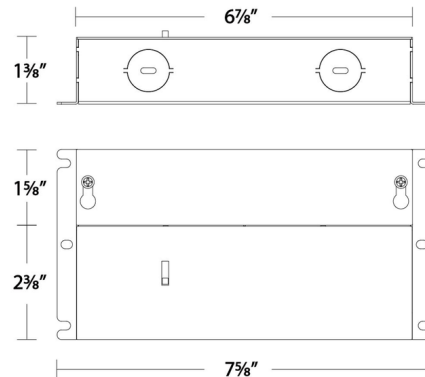

Description

The 24V Remote Color Select Power Supply is available in a 60 watt and 96 watt option. Input: 120-277VAC, 50/60Hz. Overload and short circuit protection. Select and choose desired color temperature. Can be mounted on ceiling or wall in all orientations. Includes 6 foot lead wire. Designed for use with WAC Lighting Pixels light sheet sections. Dimmable to 1% with electronic low voltage (ELV) or 0-10V dimmer, sold separately.

Shown in black

Specifications

COLOR	N/A
BODY FINISH	Black
WATTAGE	60W
DIMMER	Low Voltage Electronic
DIMENSIONS	7.63"W x 1.38"H x 3.88"D
BULB NOT INCLUDED	N/A

CLICK TO VIEW PRODUCT

Notes: