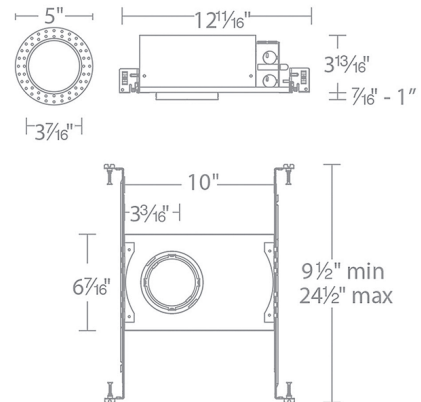

Lightology

lightology.com
866-954-4489
05-17-26

Project: _____
 Company: _____
 Location: _____ Fixture Type: _____
 SPEC #: **WAC1042372**
 Approved On: _____ Approved By: _____

Ocularc 3.5 inch Round Warm Dim New Construction Housing By WAC Lighting

Description

Ocularc 3.5 Inch Round New Construction Housing features an adjustable LED light engine with vertical 0-30 degree adjustment and 365 degree horizontal adjustment. Designed for use with trimless and with trim options. Die-cast spackle frame included. Warm Dim (3000K-1800K) color temperature. Driver concealed within fixture. Dimmable 1 percent with TRIAC and low-voltage electronic, or 5 percent with 0-10V dimmers. A complete fixture includes a housing and trim, sold separately.

Shown in black

Specifications

REFLECTOR/BAFFLE COLOR	N/A
BODY FINISH	Black
WATTAGE	13W
DIMMER	Low Voltage Electronic
DIMENSIONS	12.69"L x 10"W x 3.81"H
INTEGRATED LED MODULE	1 x LED/13W/120-277V LED

Technical Information

APERTURE SIZE	3.500"
APERTURE SHAPE	Round
HOUSING HEIGHT	4"
HOUSING TYPE	New construction IC
FUNCTION	Downlight
LAMP LIFE	50000 hours
COLOR RENDERING	95 CRI
LAMP COLOR	3000K Warm Dim

CLICK TO VIEW PRODUCT