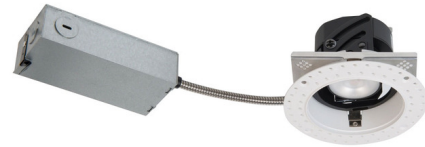

Description

The Ocularc 3.5 Inch Round Non-IC Remodel Housing, designed for use with trimless trims, features a single spot light source with 0-30 degree vertical adjustment and 365 degree horizontal adjustment. Non-IC remodel housing with integral light engine and driver concealed within the fixture. Non-IC designation requires a 3 inch minimum clearance away from insulation. Die-cast spackle frame included. Accepts one honeycomb louver or optical accessory, sold separately. Dimmable to 1% with an electronic low voltage (ELV) or Triac dimmer, or 5% with a 0-10V dimmer, sold separately. A complete fixture includes a housing and trim, sold separately.

Specifications

REFLECTOR/BAFFLE COLOR	N/A
BODY FINISH	White
WATTAGE	16W
DIMMER	Low Voltage Electronic
DIMENSIONS	11"L x 4.31"W x 3.88"H
INTEGRATED LED MODULE	1 x LED/16W/120-277V LED

Technical Information

APERTURE SIZE	3.500"
APERTURE SHAPE	Round
HOUSING HEIGHT	10"
HOUSING TYPE	Remodel NON IC
CEILING TYPE	Drywall Trimless/Flush
FUNCTION	Downlight
LAMP LIFE	50000 hours
COLOR RENDERING	95 CRI
LAMP COLOR	3000K Warm Dim