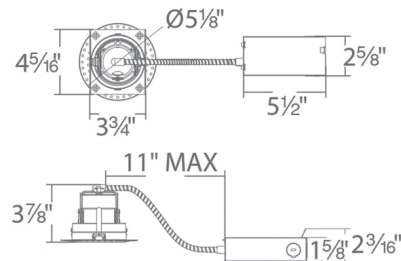

CLICK TO VIEW PRODUCT

Notes: