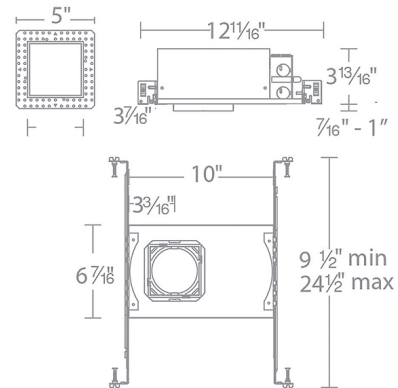

Description

Ocularc 3.5 Inch Square Housing features an adjustable LED light engine with vertical 0-30 degree adjustment and 365 degree horizontal adjustment. Designed for use with trimless and with trim options. Die-cast spackle frame included. Warm Dim (3000K-1800K) color temperature. Driver concealed within fixture. Dimmable 1 percent with TRIAC and low-voltage electronic, or 5 percent with 0-10V dimmers. A complete fixture includes a housing and trim, sold separately.

Shown in black

Specifications

REFLECTOR/BAFFLE COLOR	N/A
BODY FINISH	Black
WATTAGE	13W
DIMMER	Low Voltage Electronic
DIMENSIONS	12.69"L x 10"W x 3.81"H
INTEGRATED LED MODULE	1 x LED/13W/120-277V LED

Technical Information

APERTURE SIZE	3.500"
APERTURE SHAPE	Square
HOUSING HEIGHT	4"
HOUSING TYPE	New construction IC
CEILING TYPE	Drywall Trimless/Flush
FUNCTION	Downlight
LAMP LIFE	50000 hours
COLOR RENDERING	95 CRI
LAMP COLOR	3000K Warm Dim