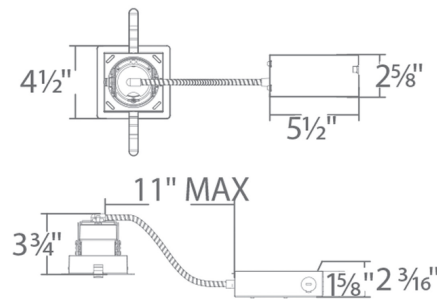

CLICK TO VIEW PRODUCT

Notes: