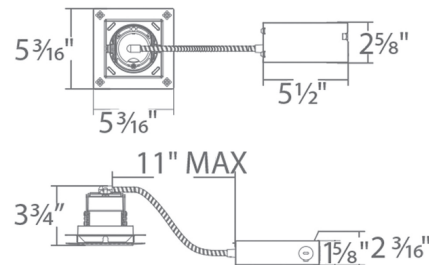

CLICK TO VIEW PRODUCT

Notes: