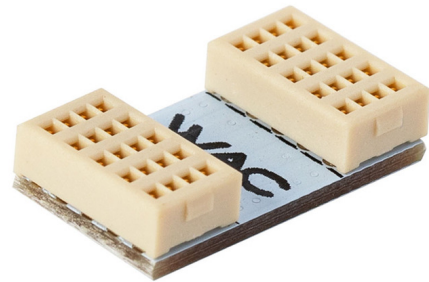

Lightology

lightology.com
866-954-4489
05-24-26

Project: _____

Company: _____

Location: _____ Fixture Type: _____

SPEC #: **WAC1042411**

Approved On: _____ Approved By: _____

Pixels Joiner Cable Extender By WAC Lighting

Description

The Joiner Cable Extender connects WAC Lighting Pixels joiner cable to joiner cable. Female on both sides. Can be mounted on ceiling or wall in all orientations.

Specifications

COLOR	N/A
BODY FINISH	White
WATTAGE	N/A
DIMMER	N/A
DIMENSIONS	0.34"W x 0.63"H
BULB	N/A

Notes:

Shown in white

CLICK TO VIEW PRODUCT