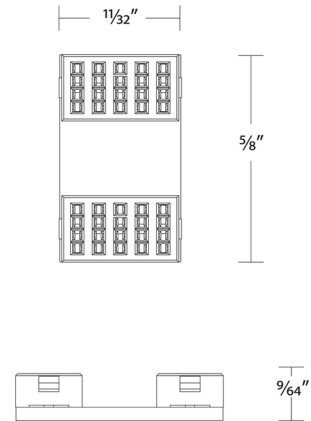

Shown in white