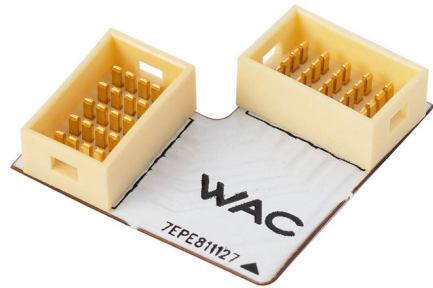

# Lightology

lightology.com  
866-954-4489  
05-24-26

Project: \_\_\_\_\_

Company: \_\_\_\_\_

Location: \_\_\_\_\_ Fixture Type: \_\_\_\_\_

SPEC #: **WAC1042426**

Approved On: \_\_\_\_\_ Approved By: \_\_\_\_\_

## Pixels L Connector By WAC Lighting

### Description

The L Connector connects WAC Lighting Pixels light sheet sections. Can be mounted on ceiling or wall in all orientations.

Shown in white

### Specifications

COLOR	N/A
BODY FINISH	White
WATTAGE	N/A
DIMMER	N/A
DIMENSIONS	0.17"W x 0.75"H
BULB	N/A

CLICK TO VIEW PRODUCT

Notes: