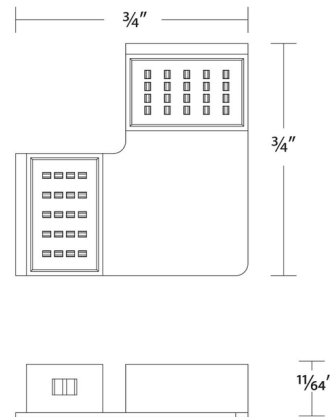

### Description

The L Connector connects WAC Lighting Pixels light sheet sections. Can be mounted on ceiling or wall in all orientations.

Shown in white

### Specifications

COLOR	N/A
BODY FINISH	White
WATTAGE	N/A
DIMMER	N/A
DIMENSIONS	0.17"W x 0.75"H
BULB	N/A

CLICK TO VIEW PRODUCT

Notes: