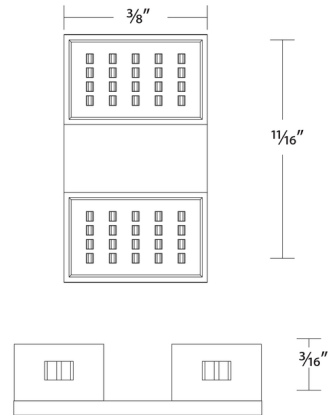

Description

The Connector connects WAC Lighting Pixels light sheet sections. Can be mounted on ceiling or wall in all orientations

Shown in white

Specifications

COLOR	N/A
BODY FINISH	White
WATTAGE	N/A
DIMMER	N/A
DIMENSIONS	0.19"W x 0.69"H
BULB	N/A