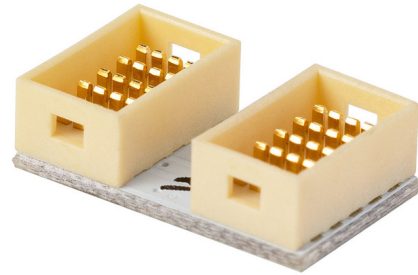

Lightology

lightology.com
866-954-4489
05-24-26

Project: _____

Company: _____

Location: _____ Fixture Type: _____

SPEC #: **WAC1042427**

Approved On: _____ Approved By: _____

Pixels Connector By WAC Lighting

Description

The Connector connects WAC Lighting Pixels light sheet sections. Can be mounted on ceiling or wall in all orientations

Shown in white

Specifications

COLOR	N/A
BODY FINISH	White
WATTAGE	N/A
DIMMER	N/A
DIMENSIONS	0.19"W x 0.69"H
BULB	N/A