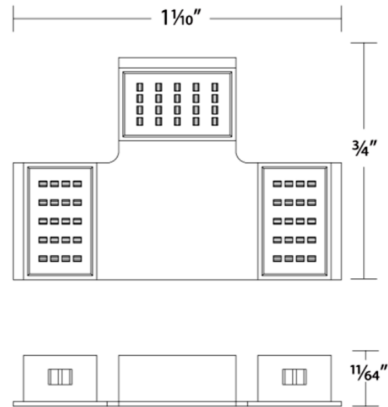

### Description

The T Connector connects WAC Lighting Pixels light sheet sections. Can be mounted on ceiling or wall in all orientations

### Specifications

COLOR	N/A
BODY FINISH	White
WATTAGE	N/A
DIMMER	N/A
DIMENSIONS	1.1"W x 0.75"H
BULB	N/A

Notes:

Shown in white

CLICK TO VIEW PRODUCT