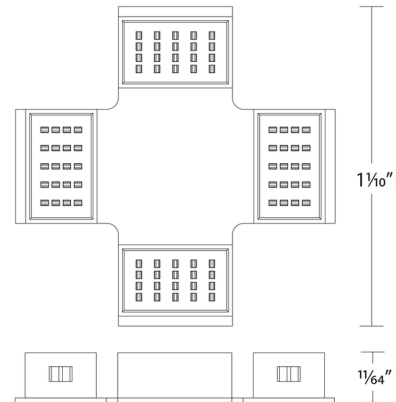

### Description

The X Connector connects WAC Lighting Pixels light sheet sections. Can be mounted on ceiling or wall in all orientations

Shown in white

### Specifications

COLOR	N/A
BODY FINISH	White
WATTAGE	N/A
DIMMER	N/A
DIMENSIONS	1.1"W x 0.17"H
BULB	N/A

CLICK TO VIEW PRODUCT

Notes: