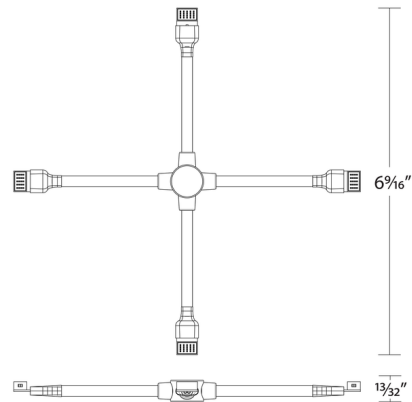

Lightology

lightology.com
866-954-4489
05-23-26

Project: _____
Company: _____
Location: _____ Fixture Type: _____
SPEC #: **WAC1042479**
Approved On: _____ Approved By: _____

Pixels Flex X Connector By WAC Lighting

Description

The Flex X Connector connects WAC Lighting Pixels light sheet sections. Can be mounted on ceiling or wall in all orientations

Shown in white

Specifications

| | |
|-------------|-----------------|
| COLOR | N/A |
| BODY FINISH | White |
| WATTAGE | N/A |
| DIMMER | N/A |
| DIMENSIONS | 6.56"W x 0.41"H |
| BULB | N/A |