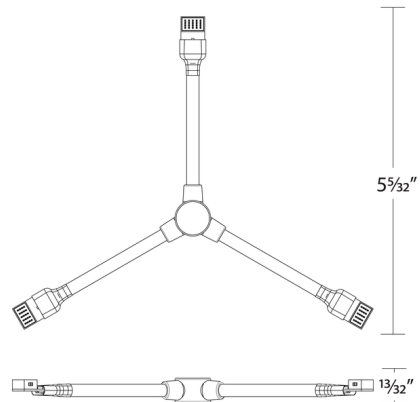

## Pixels Y Connector By WAC Lighting

### Description

The Y Connector connects WAC Lighting Pixels light sheet sections. Can be mounted on ceiling or wall in all orientations

Shown in black

### Specifications

COLOR	N/A
BODY FINISH	Black
WATTAGE	N/A
DIMMER	N/A
DIMENSIONS	.516"W x 0.41"H
BULB	N/A

CLICK TO VIEW PRODUCT

Notes: