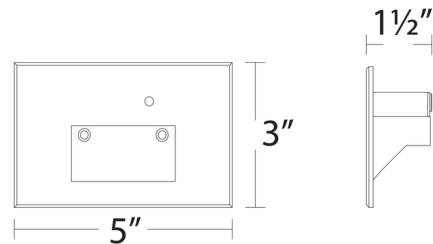

By WAC Lighting

Description

The LED202 120 Volt Horizontal Step Light with Photocell is available in four enamel coated aluminum finishes or stainless steel with a tempered glass lens. Features a low profile with no visible hardware, integrated photocell, and driver concealed within the fixture. Available in 3000K or Amber color temperature options. Fits into a 2X4 inch junction box with minimum inside dimensions of 3 inch x 2 inch x 2 inch. Available in enamel coated aluminum White, Black, Bronze or Brushed Nickel, or marine grade Stainless Steel finish.

Shown in black

Specifications

COLOR	N/A
BODY FINISH	Black
WATTAGE	2W
DIMMER	Not Dimmable
DIMENSIONS	5"W x 3"H x 1.5"D
INTEGRATED LED MODULE	1 x LED/2W/120V LED

Technical Information

LAMP LIFE	54000 hours
COLOR RENDERING	90 CRI
LAMP COLOR	3000K
LUMENS/WATT	32.50
LUMINOUS FLUX	65 lumens